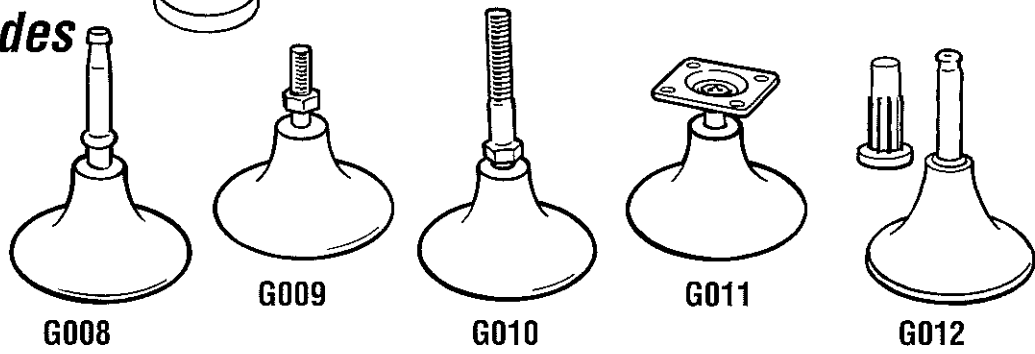

Plugs and Glides 1

Adjustable Feet

Glides

Nylon Sockets

Handy Tube

Connectors available in all configurations

Plugs

to suit a variety of tube sizes and thicknesses.