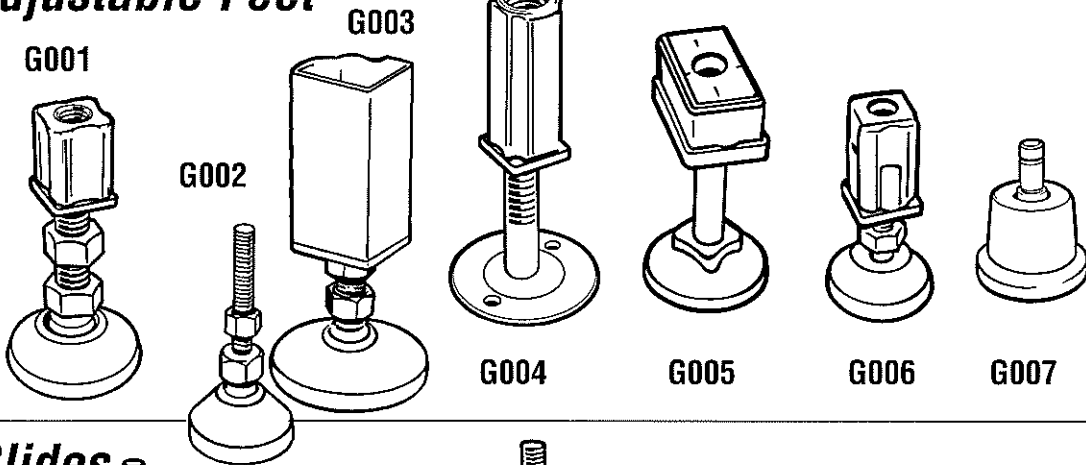

Plugs and Glides 1

Adjustable Feet

Glides

Nylon Sockets

Handy Tube

Connectors available in all configurations

Plugs

to suit a variety of tube sizes and thicknesses.