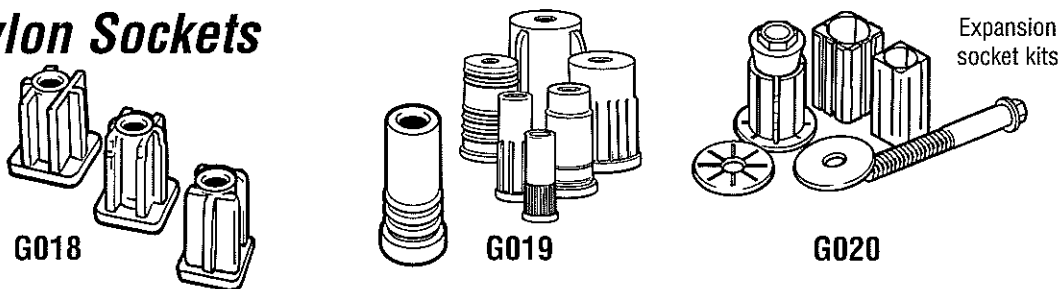

Plugs and Glides 1

Adjustable Feet

Glides

Nylon Sockets

Handy Tube

Connectors available in all configurations

Plugs

to suit a variety of tube sizes and thicknesses.